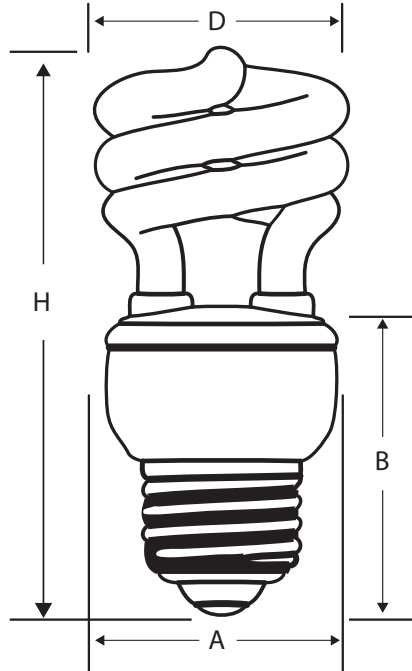

9/19/2013

Self Ballasted Compact Fluorescent Lamp

20 Watt T3 Self Ballasted CFL

Project:	
Catalog#:	
Approved by:	

Ordering Information	
Howard Catalog Number (Ordering Code)	CF20MS/827
UPC Code	799385-06022
Description	T3 Self Ballasted CFL
Package Quantity	48
Physical Characteristics	
Base	Medium (ED26)
H: MOL (Maximum Overall Length) (in.)	5.24"
D: Diameter (in.)	2.05"
A: Base Width (in.)	n/a
B: Base Height (in.)	n/a
Operating Characteristics	
Lamp Watts (Nominal)	20
Approx. Initial Lumens	1350
Incandescent Equivalent	75
Average Rated Life (Hours)	10,000
Color Temperature (K)	2700
CRI (Color Rendering Index)	>80
Voltage	110-130v
Power Factor	>0.5
Operating Position	
	Universal

Lighting Facts Per Bulb

Brightness	1350 lumens
Estimated Yearly Energy Cost	\$2.41
Based on 3 hrs/day, 11¢/kWh Cost depends on rates and use	
Life	9.1 years
Based on 3 hrs/day	
Light Appearance	
Warm Cool	
2700 K	
Energy Used	20 watts
Contains Mercury	
For more information on clean up and safe disposal, visit www.epa.gov/cfl	