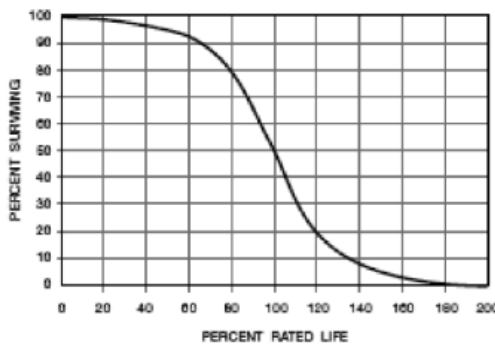

Ordering Information	
Howard Catalog Number (Ordering Code)	CF20MS/827
UPC Code	799385-06022
Description	T3 Self Ballasted CFL
Package Quantity	48
Physical Characteristics	
Base	Medium (ED26)
H: MOL (Maximum Overall Length) (in.)	5.24"
D: Diameter (in.)	2.05"
A: Base Width (in.)	n/a
B: Base Height (in.)	n/a
Operating Characteristics	
Lamp Watts (Nominal)	20
Approx. Initial Lumens	1350
Incandescent Equivalent	75
Average Rated Life (Hours)	10,000
Color Temperature (K)	2700
CRI (Color Rendering Index)	>80
Voltage	110-130v
Power Factor	>0.5
Operating Position	
	Universal

Lighting Facts Per Bulb

Brightness	1350 lumens
Estimated Yearly Energy Cost	$2.41
Based on 3 hrs/day, 11¢/kWh Cost depends on rates and use	
Life	9.1 years
Based on 3 hrs/day	
Light Appearance	
Warm Cool	
2700 K	
Energy Used	20 watts
Contains Mercury	
For more information on clean up and safe disposal, visit www.epa.gov/cfl	

Typical Fluorescent Lamp Mortality