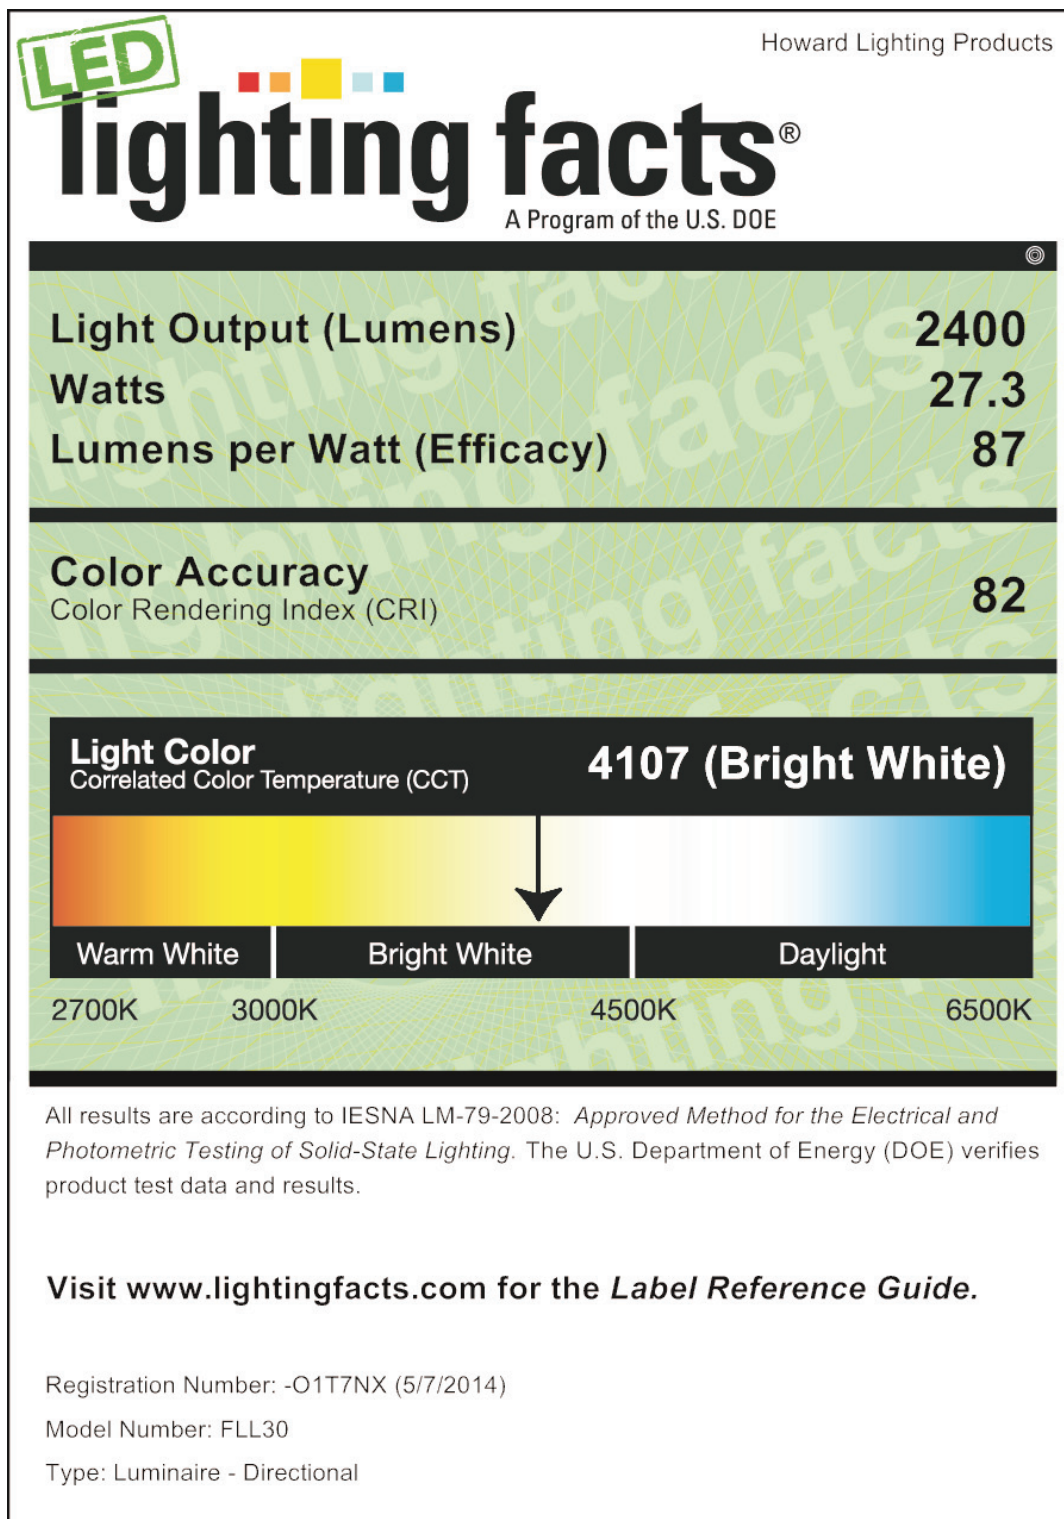

5/7/2014

LED Fixture

Specifications subject to change without notice.