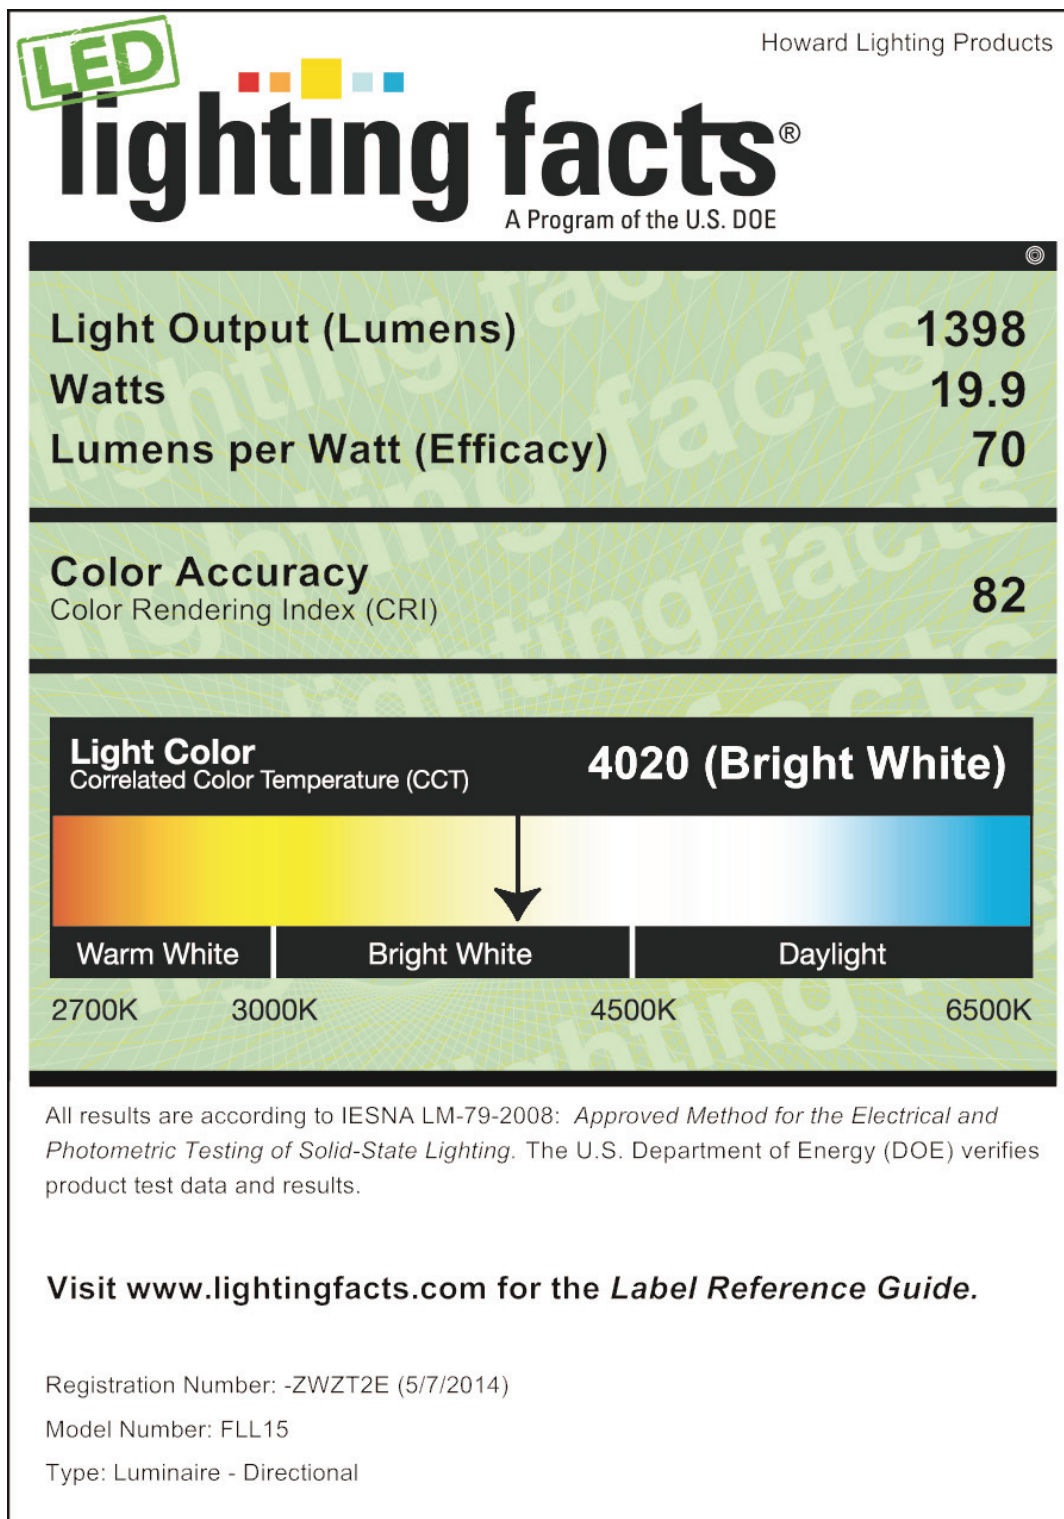

5/7/2014

LED Fixture

Specifications subject to change without notice.