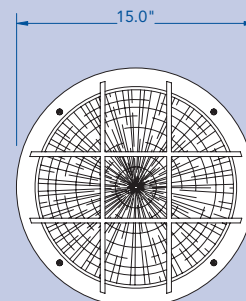

3/15/2017

LIMITED QUANTITIES AVAILABLE

Round Wallpack Grid

PS / 150 watts

Applications

Great for lighting apartment buildings, walkways, and residential areas

Features

- 15" diameter die-cast surface mount black housing (lamp included)
- Molded heat-treated glass with sandblasted finish

Project:	
Catalog#:	
Approved by:	

ORDERING INFORMATION

Catalog #	Watts	Volts †	Ballast	ANSI	Lamp Part #
RWPG-150-PS-4T	150 PSMH	4T	HX-HPF	M102	MH150/U/MED

DIMENSIONS

PHOTOMETRICS

150W PSMH @ 15' Mounting Height
Isofootcandles