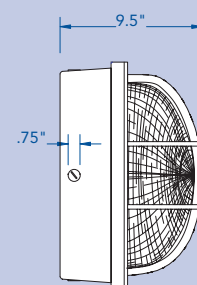

3/15/2017

LIMITED QUANTITIES AVAILABLE

Round Wallpack Grid

PS / 150 watts

Applications

Great for lighting apartment buildings, walkways, and residential areas

Features

- 15" diameter die-cast surface mount black housing (lamp included)
- Molded heat-treated glass with sandblasted finish

Project:	
Catalog#:	
Approved by:	

ORDERING INFORMATION

Catalog #	Watts	Volts †	Ballast	ANSI	Lamp Part #
RWPG-150-PS-4T	150 PSMH	4T	HX-HPF	M102	MH150/U/MED

DIMENSIONS

PHOTOMETRICS

150W PSMH @ 15' Mounting Height
Isofootcandles