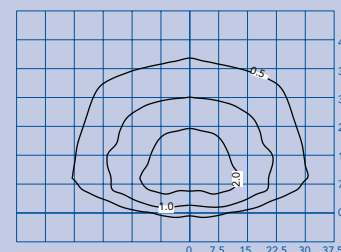

Project:	
Catalog#:	
Approved by:	

ORDERING INFORMATION

Catalog #	Watts	Volts †	Ballast	ANSI	Lamp Part #
RWPG-150-PS-4T	150 PSMH	4T	HX-HPF	M102	MH150/U/MED

DIMENSIONS

PHOTOMETRICS

150W PSMH @ 15' Mounting Height
Isofootcandles

† 4T = 120, 208, 240, 277 volts (pre-wired to 277)

Specifications subject to change without notice.