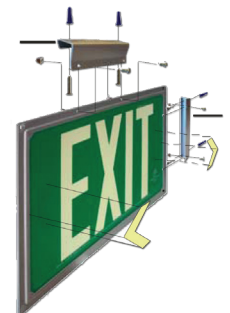

6/13/2012

**Photoluminescent Exit Signs**

**Features**

- ETL Listed & meets UL924, NFPA 101 Life Safety Code, NFPA 1(UFC) AND NFPA 5000, IBC AND IFC, Local Building and State Codes
- Maximum reliability and effectiveness
- Warranted for 25 years, interior installations
- Contains no radioactive or toxic components
- Aluminum signs and frames. Minimum 60% post consumer recycled content
- Mounting bracket suitable for left or right wall and ceiling mounting (See Mounting Option B)
- Frame suitable for one or two side signs
- Can be used with or without frames and mounting brackets (See ordering options for faces only)
- Available in red, green and black background with glow letters
- Visible and legible from 75 feet
- Directional chevrons and stainless steel fasteners included

**Illumination**

- Photoluminescent Exit Signs should be used in well-lit areas
- Photoluminescent letters and chevrons work by having a fixture illuminated at a minimum of 5 foot candles from the exit sign.
- When the lights go out, the exit sign will glow in the dark with visibility from 75 feet away.

|              |  |
|--------------|--|
| Project:     |  |
| Catalog#:    |  |
| Approved by: |  |

**Dimensions**

**EXIT SIGN ORDERING INFORMATION**

| Model Family #  | Number of Faces | Face Color | Mounting   |
|---|-----------------|------------|--|
| HLPLE   | 1 - Single Face | R - Red    | Blank - Wall flush mount only                    |
|   | 2 - Double Face | G - Green  | B - Wall and ceiling mount (Projected - 2 sided) |
| Example model# HLPLE 1 R B (Model includes frame for wall mounting) |                 |            |  |

Wall and Ceiling Mount Detail "B" Mounting Option

**HLPLE2GB**  
Photoluminescent Exit Sign  
Double Sided Green Face  
With Wall or Ceiling Mount Bracket

Specifications subject to change without notice.