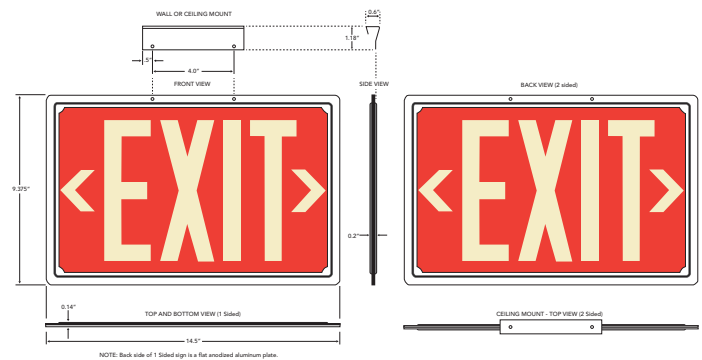

6/13/2012

**Photoluminescent Exit Signs**

**Features**

- ETL Listed & meets UL924, NFPA 101 Life Safety Code, NFPA 1(UFC) AND NFPA 5000, IBC AND IFC, Local Building and State Codes
- Maximum reliability and effectiveness
- Warranted for 25 years, interior installations
- Contains no radioactive or toxic components
- Aluminum signs and frames. Minimum 60% post consumer recycled content
- Mounting bracket suitable for left or right wall and ceiling mounting (See Mounting Option B)
- Frame suitable for one or two side signs
- Can be used with or without frames and mounting brackets (See ordering options for faces only)
- Available in red, green and black background with glow letters
- Visible and legible from 75 feet
- Directional chevrons and stainless steel fasteners included

**Illumination**

- Photoluminescent Exit Signs should be used in well-lit areas
- Photoluminescent letters and chevrons work by having a fixture illuminated at a minimum of 5 foot candles from the exit sign.
- When the lights go out, the exit sign will glow in the dark with visibility from 75 feet away.

|              |  |
|--------------|--|
| Project:     |  |
| Catalog#:    |  |
| Approved by: |  |

**Dimensions**

**EXIT SIGN ORDERING INFORMATION**

| Model Family #  | Number of Faces | Face Color | Mounting   |
|---|-----------------|------------|--|
| HLPLE   | 1 - Single Face | R - Red    | Blank - Wall flush mount only                    |
|   | 2 - Double Face | G - Green  | B - Wall and ceiling mount (Projected - 2 sided) |
| Example model# HLPLE 1 R B (Model includes frame for wall mounting) |                 |            |  |